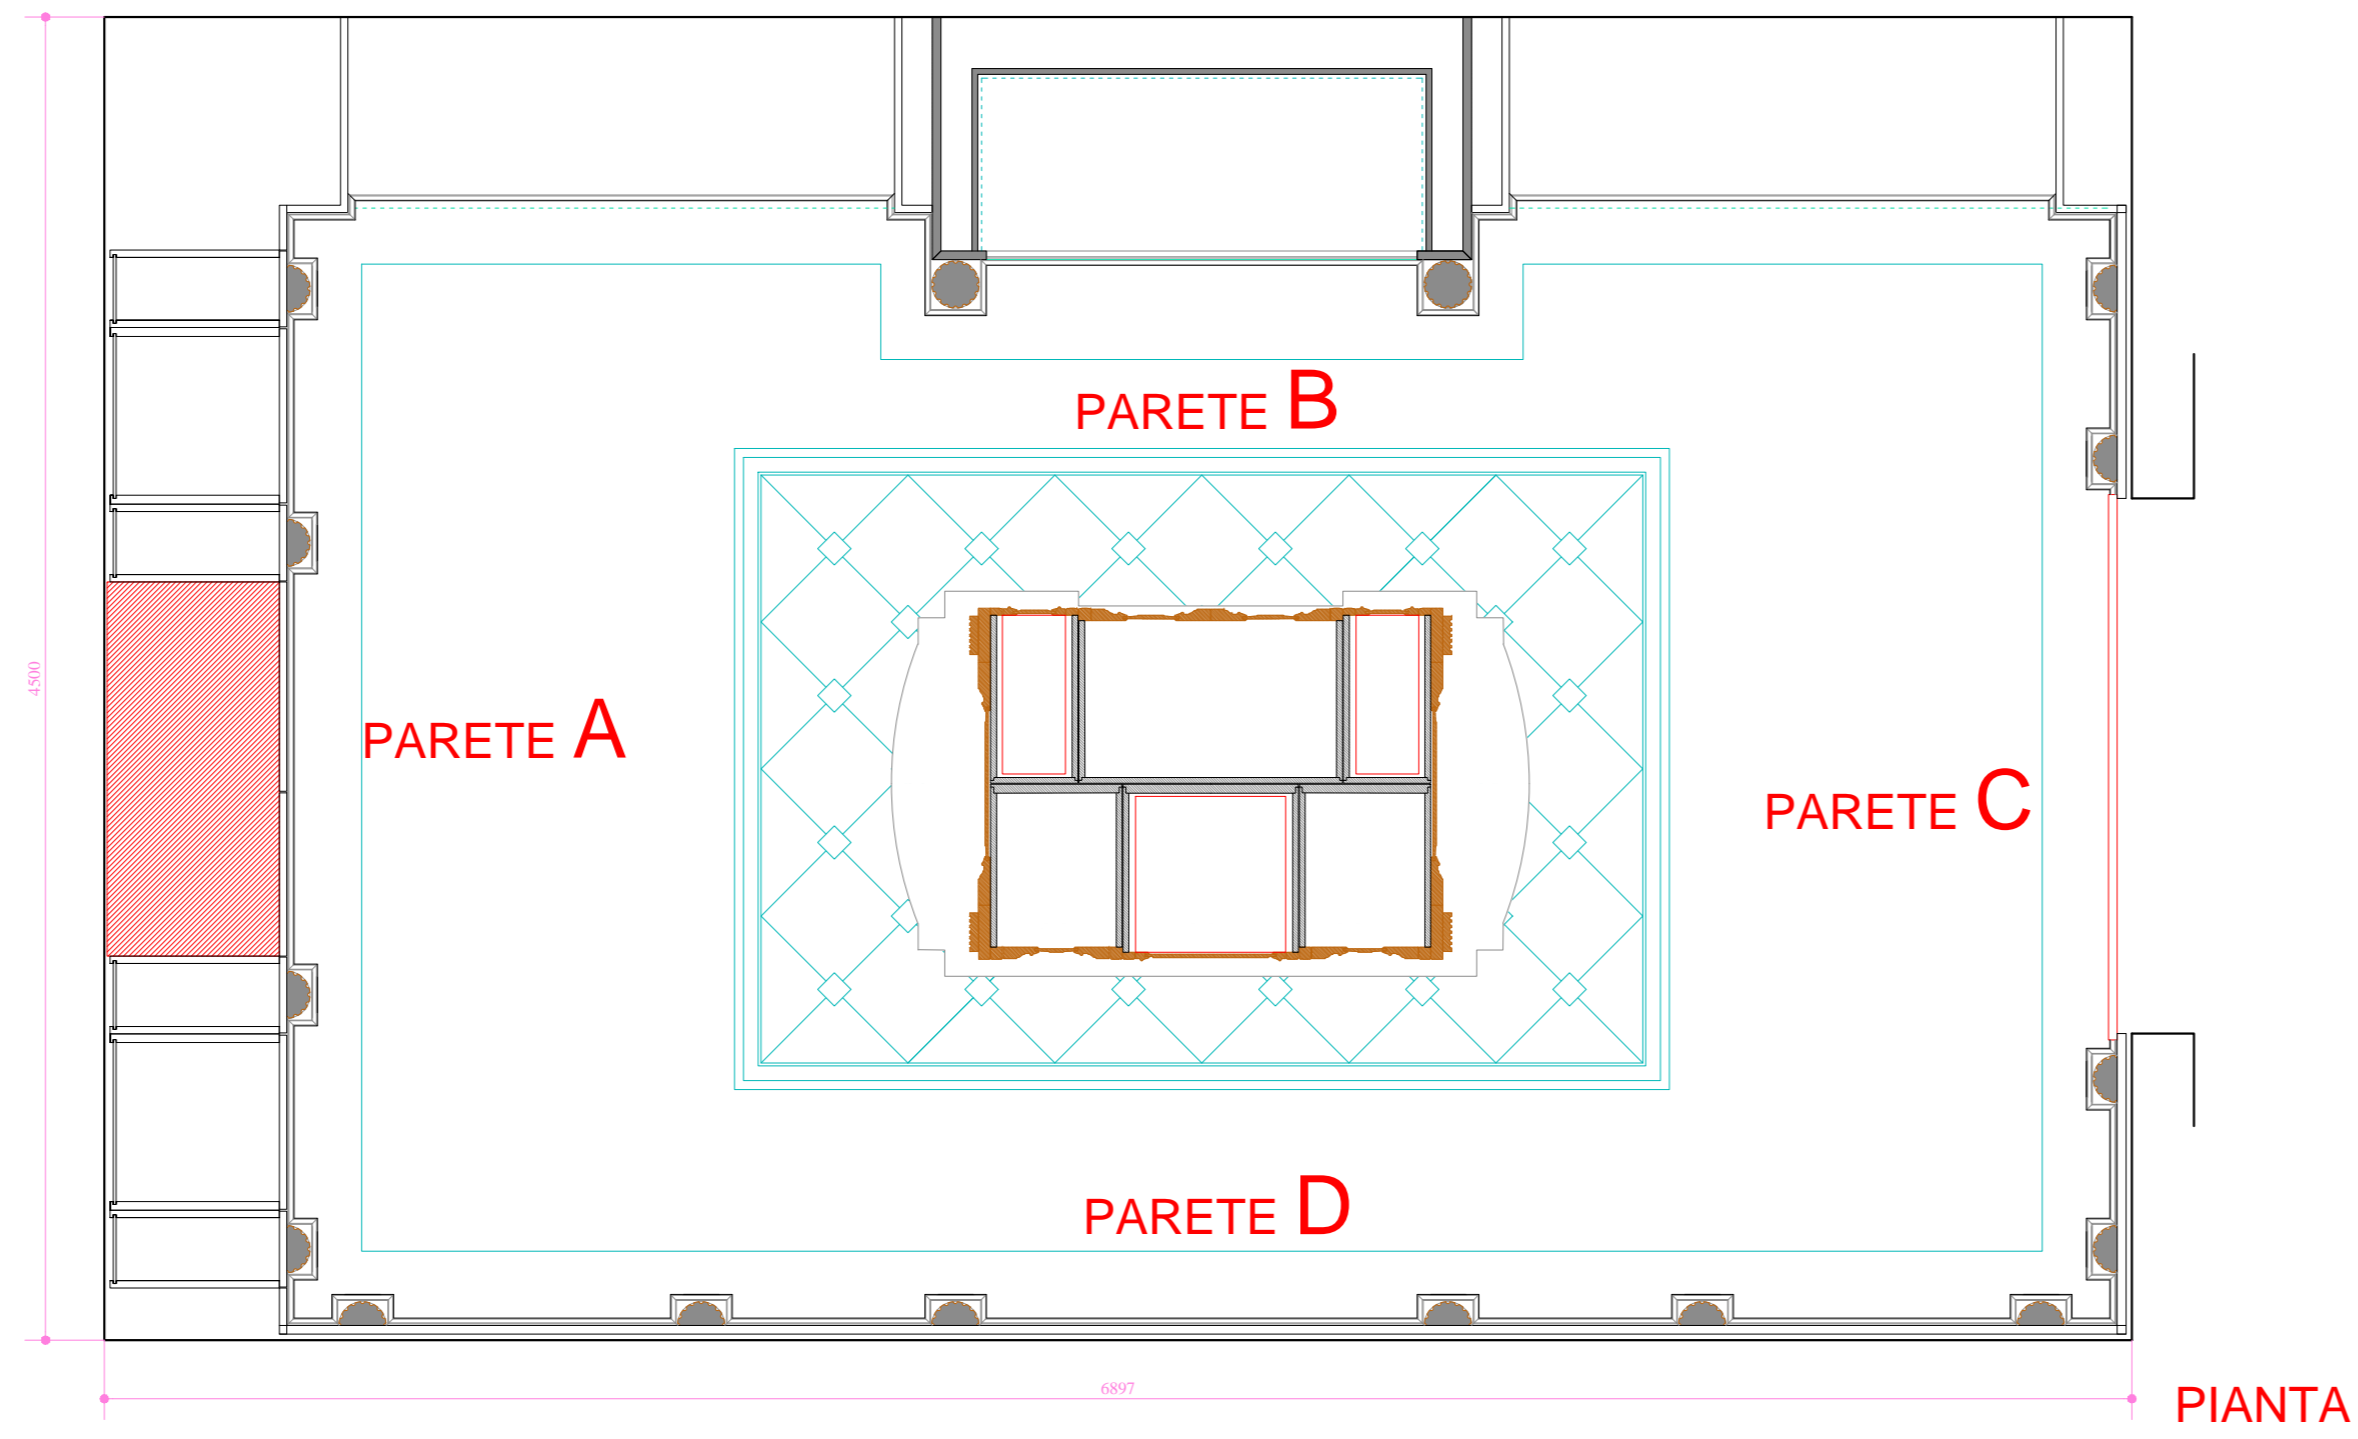

PROJECT WORKSHOP

MADE IN ITALY 

PROEJCT ITALY
INTERIOR & ARCHITECTURAL DESIGN

PIANO FLOOR: 0000RUA + 000Y @ 03 +

LOCALE ROOM: SHOWROOM

PROGETTO PROJECT: CUCINA CAMPIONE 001

LOCALE ROOM: SHOWROOM

POSIZIONE POSITION: CUCINA CAMPIONE

SCALA SCALE: 1:20 DATA DATE: OTTOBRE 2011

DESIGNATORE DESIGNER: PROEJCT ITALY

AGGIORNAMENTI UPDATE	DATE	DATE	DATE	DATE	DATE	DATE

APPROVATO APPROVED

PROJECT WORKSHOP

architecture interior design product design urban planning