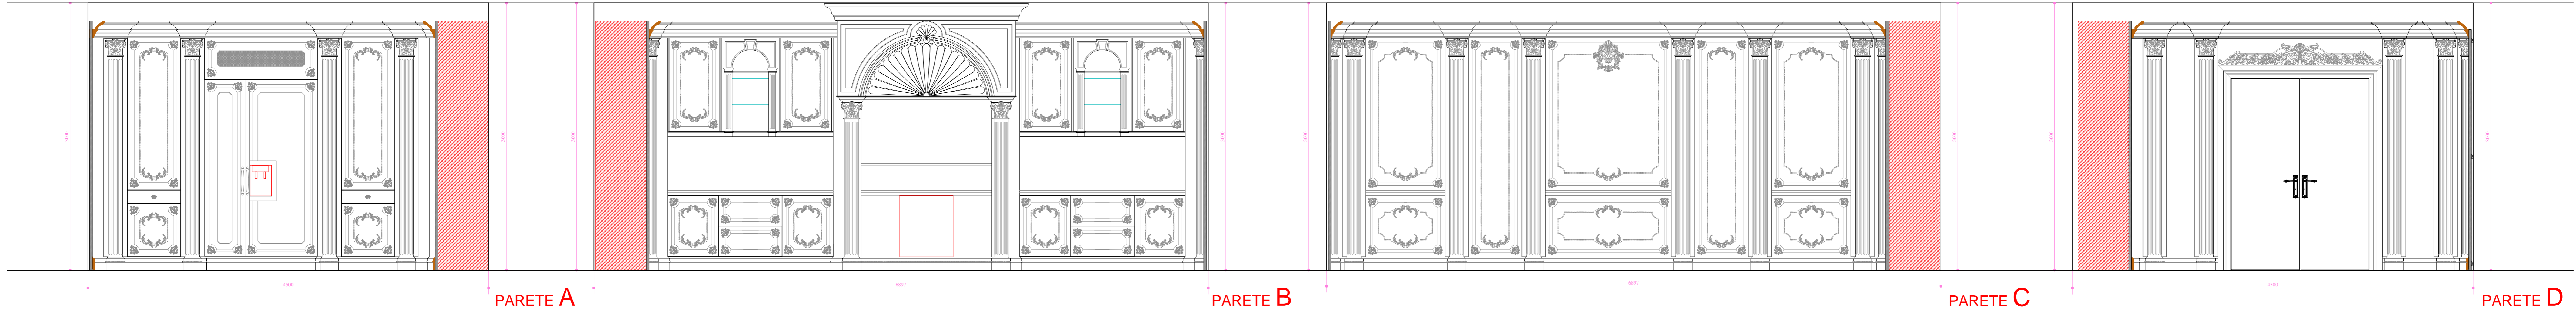

PROJECT WORKSHOP

MADE IN ITALY 

PROEJCT ITALY
INTERIOR & ARCHITECTURAL DESIGN

PIANO FLOOR: 0000RUA + 000Y @ 03 +

LOCALE ROOM: SHOWROOM

PROGETTO PROJECT: CUCINA CAMPIONE 001

LOCALE ROOM: SHOWROOM

POSIZIONE POSITION: CUCINA CAMPIONE

SCALA SCALE: 1:20 DATA DATE: OTTOBRE 2011

DESIGNATORE DESIGNER: PROEJCT ITALY

AGGIORNAMENTI UPDATE	DATE	DATE	DATE	DATE	DATE	DATE

APPROVATO APPROVED

PROJECT WORKSHOP

architecture interior design product design urban planning