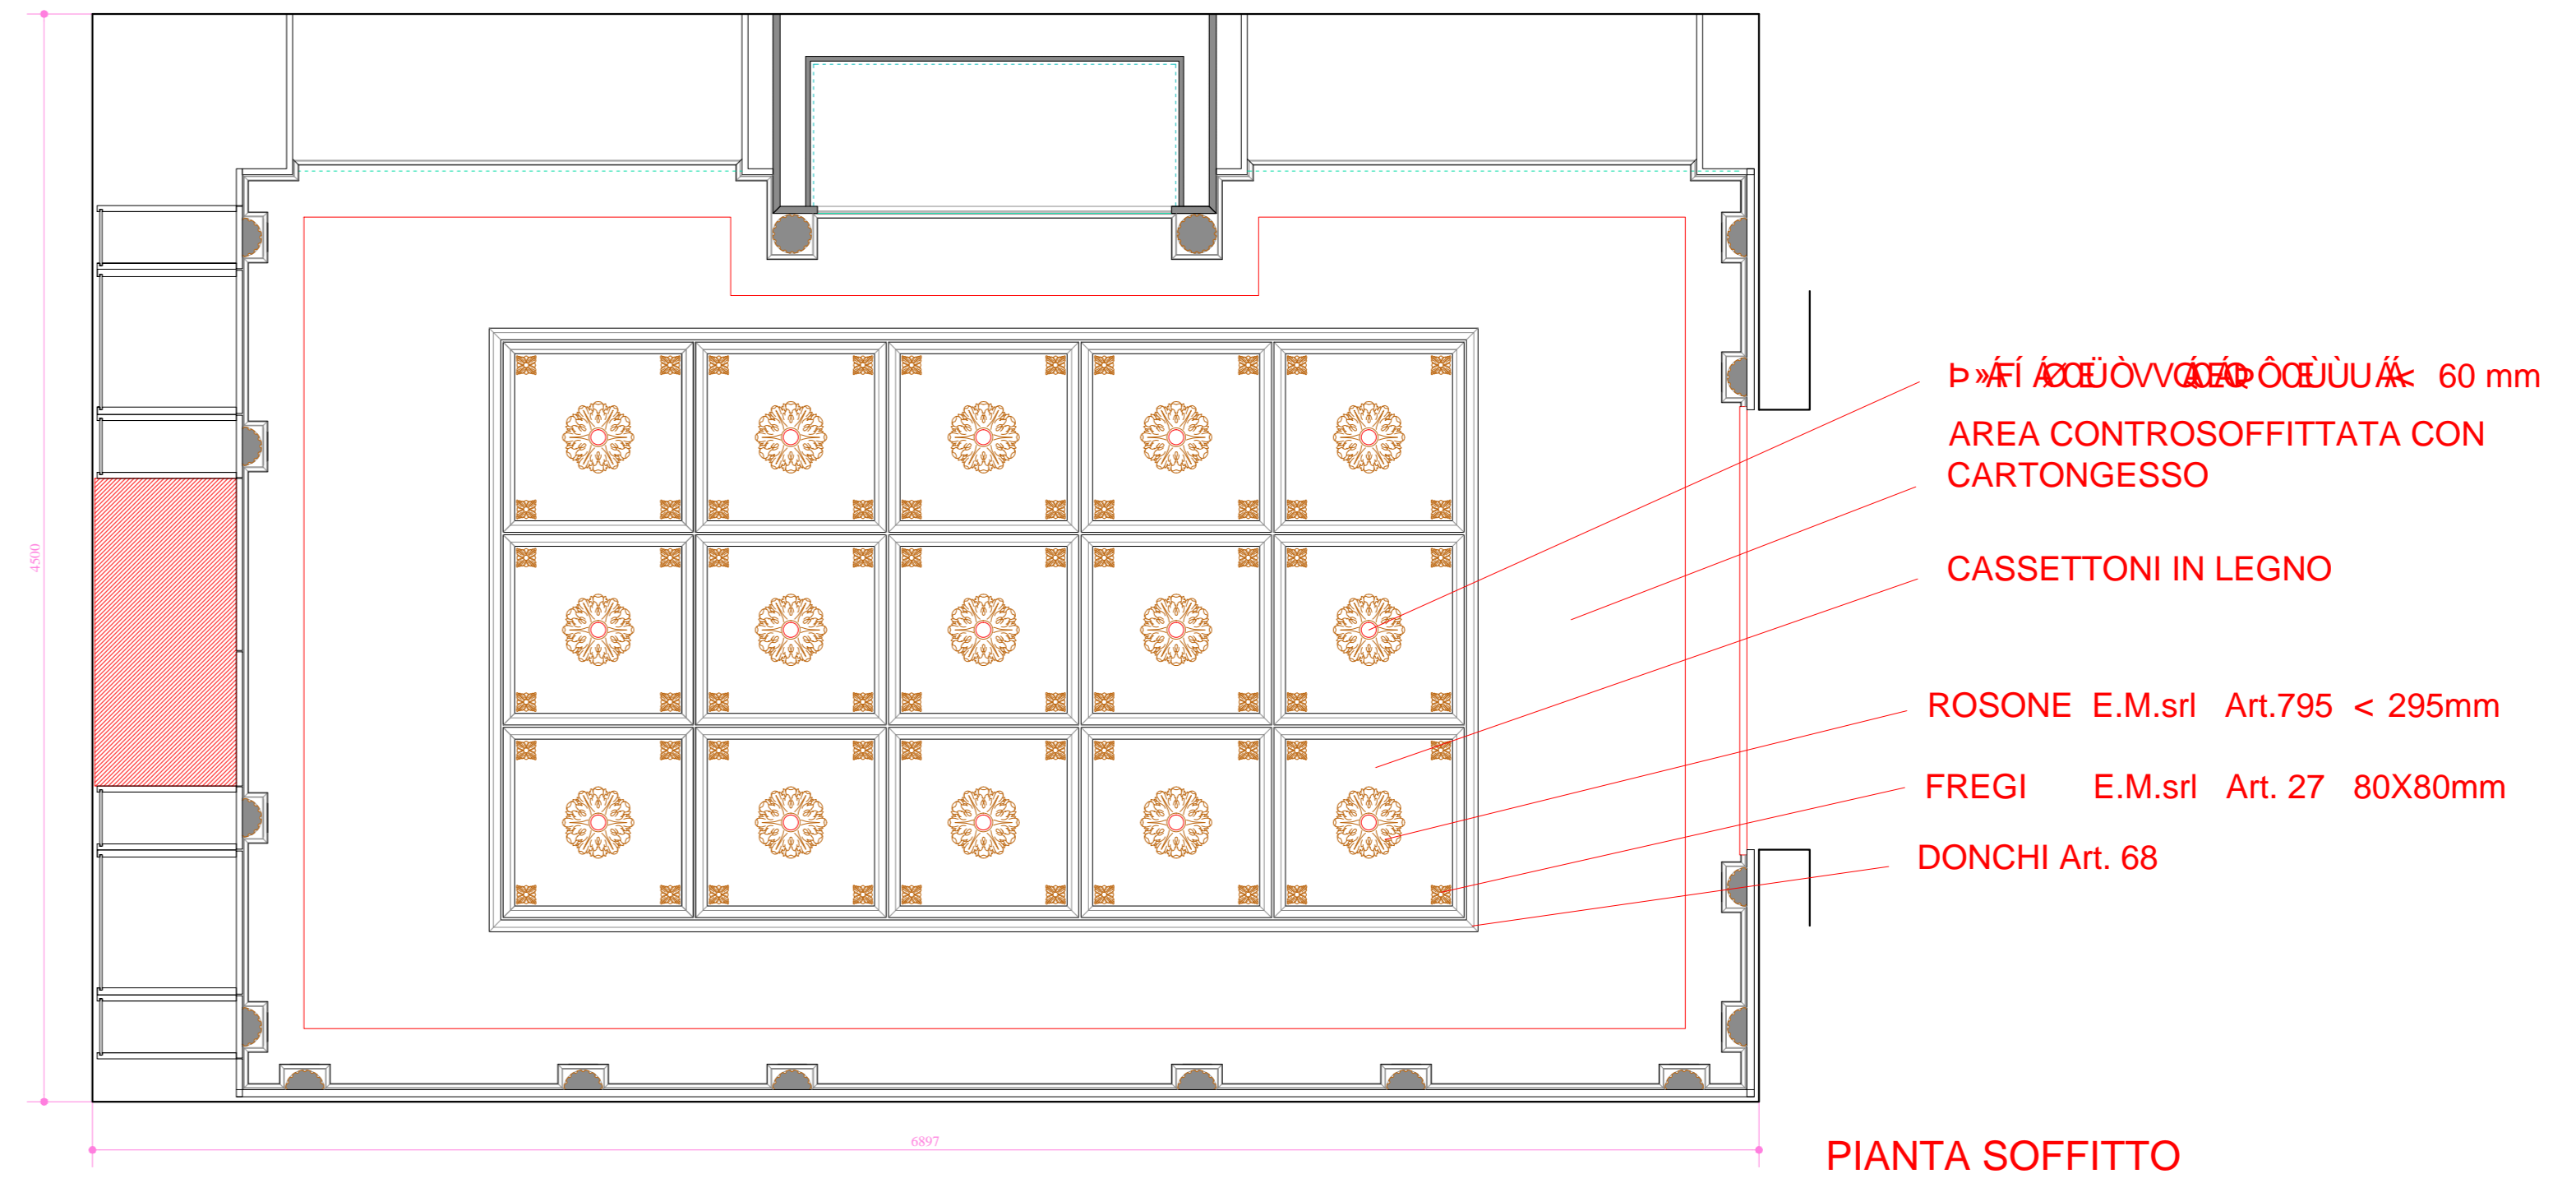

PROJECT WORKSHOP

MADE IN ITALY 

PROEJCT ITALY
INTERIOR & ARCHITECTURAL DESIGN

PIANO FLOOR: 0000RUA + 000Y @ 03 +

LOCALE ROOM: SHOWROOM

PROGETTO PROJECT: CUCINA CAMPIONE 001

LOCALE ROOM: SHOWROOM

POSIZIONE POSITION: CUCINA CAMPIONE

SCALA SCALE: 1:20 DATA DATE: OTTOBRE 2011

DESIGNATORE DESIGNER: PROEJCT ITALY

AGGIORNAMENTI UPDATE	DATE	DATE	DATE	DATE	DATE	DATE

APPROVATO APPROVED

PROJECT WORKSHOP

architecture interior design product design urban planning